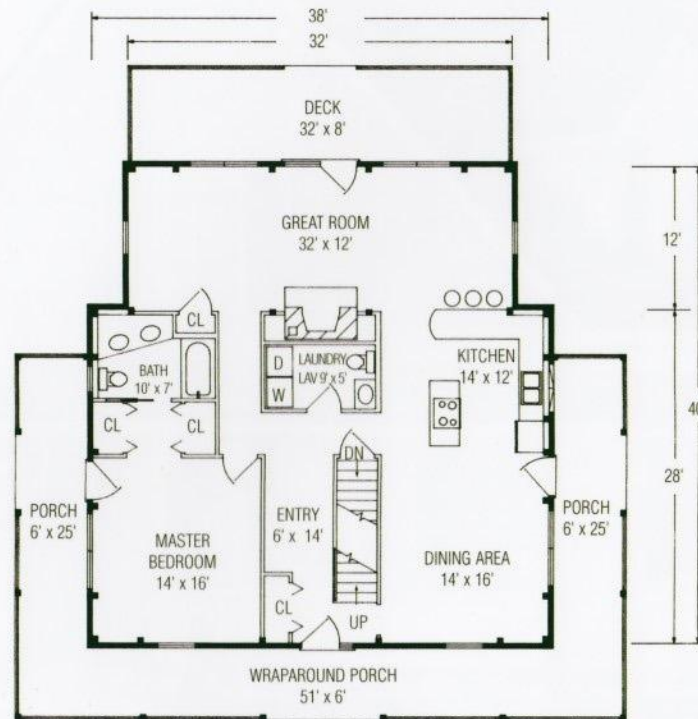

# THE KENNEBUNK

A beautiful porch wraps around three sides of this home, adding country elegance, as well as outdoor living space, to The Kennebunk. Inside, a spacious kitchen opens onto a dining area. A great room with a vaulted ceiling, a fireplace, and French doors leads onto the back deck. The home features a first-floor master bedroom suite, plus two bedrooms and a full bath upstairs. Three gable dormers across the front add authentic New England charm.

3 Bedrooms  
2 Full Baths  
1 Half Bath  
Total Square Footage: 2,350 Sq. Ft.

**THE KENNEBUNK**

3 Bedrooms  
 2 Full Baths  
 1 Half Bath  
 Total Square Footage:  
 2,350 Sq. Ft.

**FIRST FLOOR 1,448 SQUARE FEET**

**SECOND FLOOR 902 SQUARE FEET**

1-800-624-2797

e-mail: [info@classicpostandbeam.com](mailto:info@classicpostandbeam.com)  
[www.classicpostandbeam.com](http://www.classicpostandbeam.com)

**FIRST FLOOR 1,448 SQUARE FEET**

**SECOND FLOOR 902 SQUARE FEET**