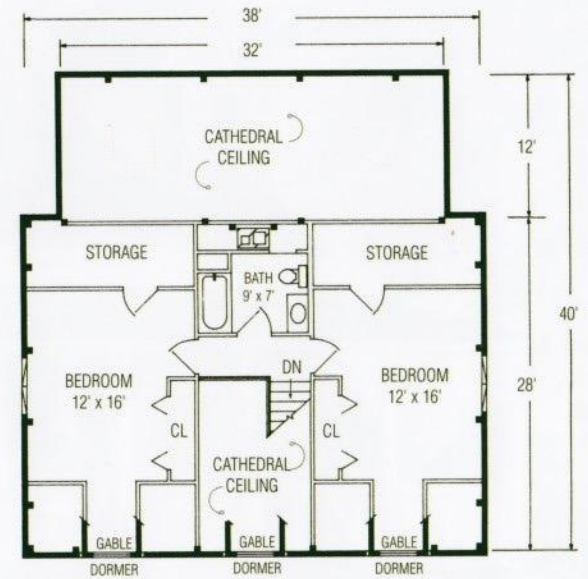

# THE KENNEBUNK

A beautiful porch wraps around three sides of this home, adding country elegance, as well as outdoor living space, to The Kennebunk. Inside, a spacious kitchen opens onto a dining area. A great room with a vaulted ceiling, a fireplace, and French doors leads onto the back deck. The home features a first-floor master bedroom suite, plus two bedrooms and a full bath upstairs. Three gable dormers across the front add authentic New England charm.

3 Bedrooms  
2 Full Baths  
1 Half Bath  
Total Square Footage: 2,350 Sq. Ft.

**THE KENNEBUNK**

3 Bedrooms  
 2 Full Baths  
 1 Half Bath  
 Total Square Footage:  
 2,350 Sq. Ft.

**FIRST FLOOR 1,448 SQUARE FEET**

**SECOND FLOOR 902 SQUARE FEET**

1-800-624-2797

e-mail: [info@classicpostandbeam.com](mailto:info@classicpostandbeam.com)  
[www.classicpostandbeam.com](http://www.classicpostandbeam.com)

**FIRST FLOOR 1,448 SQUARE FEET**

**SECOND FLOOR 902 SQUARE FEET**