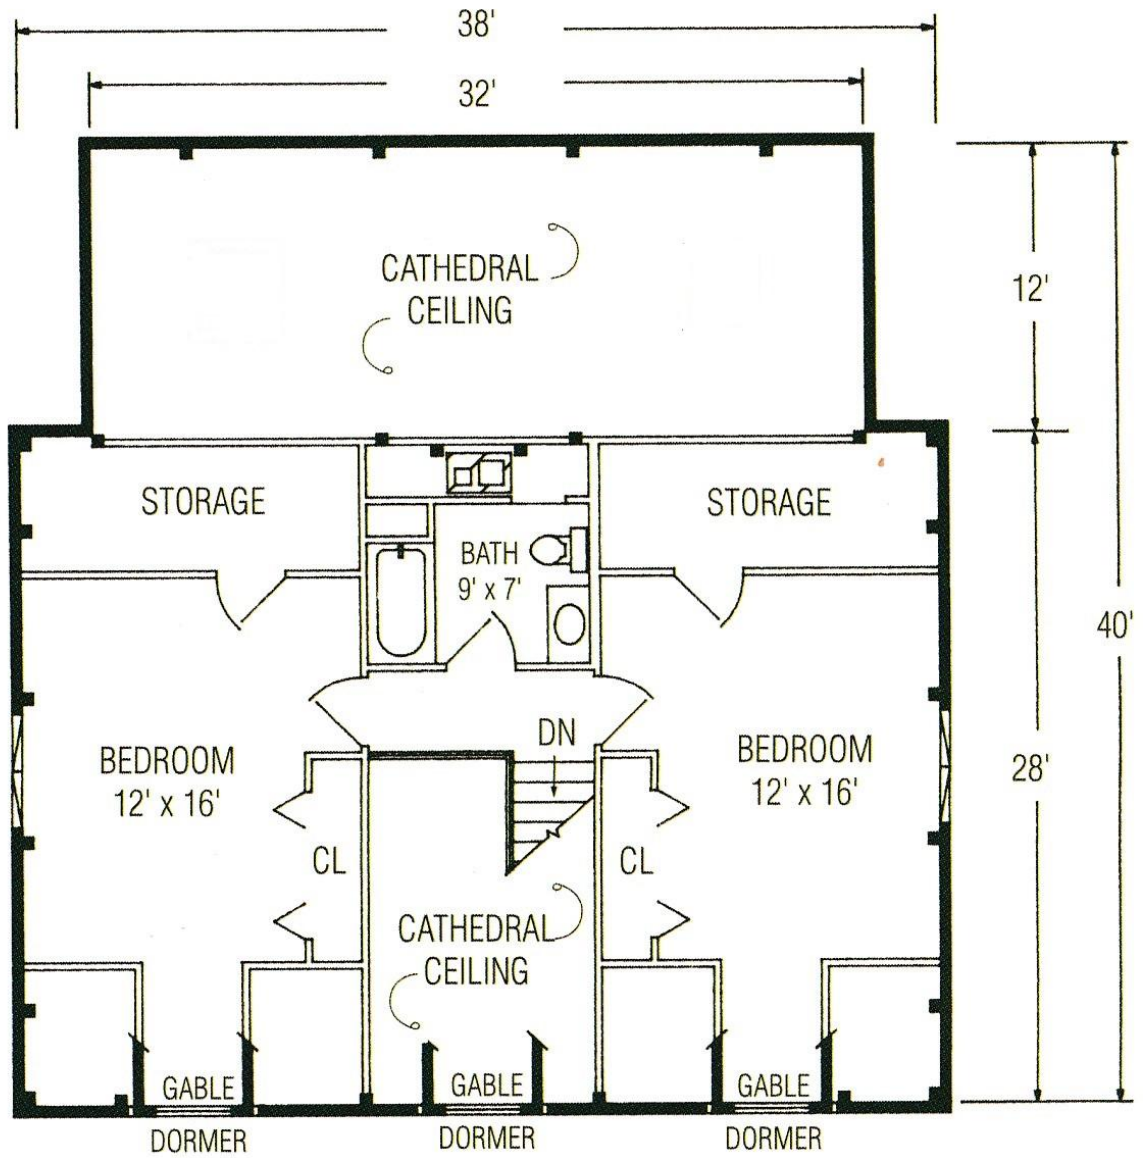

# THE KENNEBUNK

A beautiful porch wraps around three sides of this home, adding country elegance, as well as outdoor living space, to The Kennebunk. Inside, a spacious kitchen opens onto a dining area. A great room with a vaulted ceiling, a fireplace, and French doors leads onto the back deck. The home features a first-floor master bedroom suite, plus two bedrooms and a full bath upstairs. Three gable dormers across the front add authentic New England charm.

3 Bedrooms  
2 Full Baths  
1 Half Bath  
Total Square Footage: 2,350 Sq. Ft.

**THE KENNEBUNK**

3 Bedrooms  
 2 Full Baths  
 1 Half Bath  
 Total Square Footage:  
 2,350 Sq. Ft.

**FIRST FLOOR 1,448 SQUARE FEET**

**SECOND FLOOR 902 SQUARE FEET**

1-800-624-2797

e-mail: [info@classicpostandbeam.com](mailto:info@classicpostandbeam.com)  
[www.classicpostandbeam.com](http://www.classicpostandbeam.com)

**FIRST FLOOR 1,448 SQUARE FEET**

**SECOND FLOOR 902 SQUARE FEET**