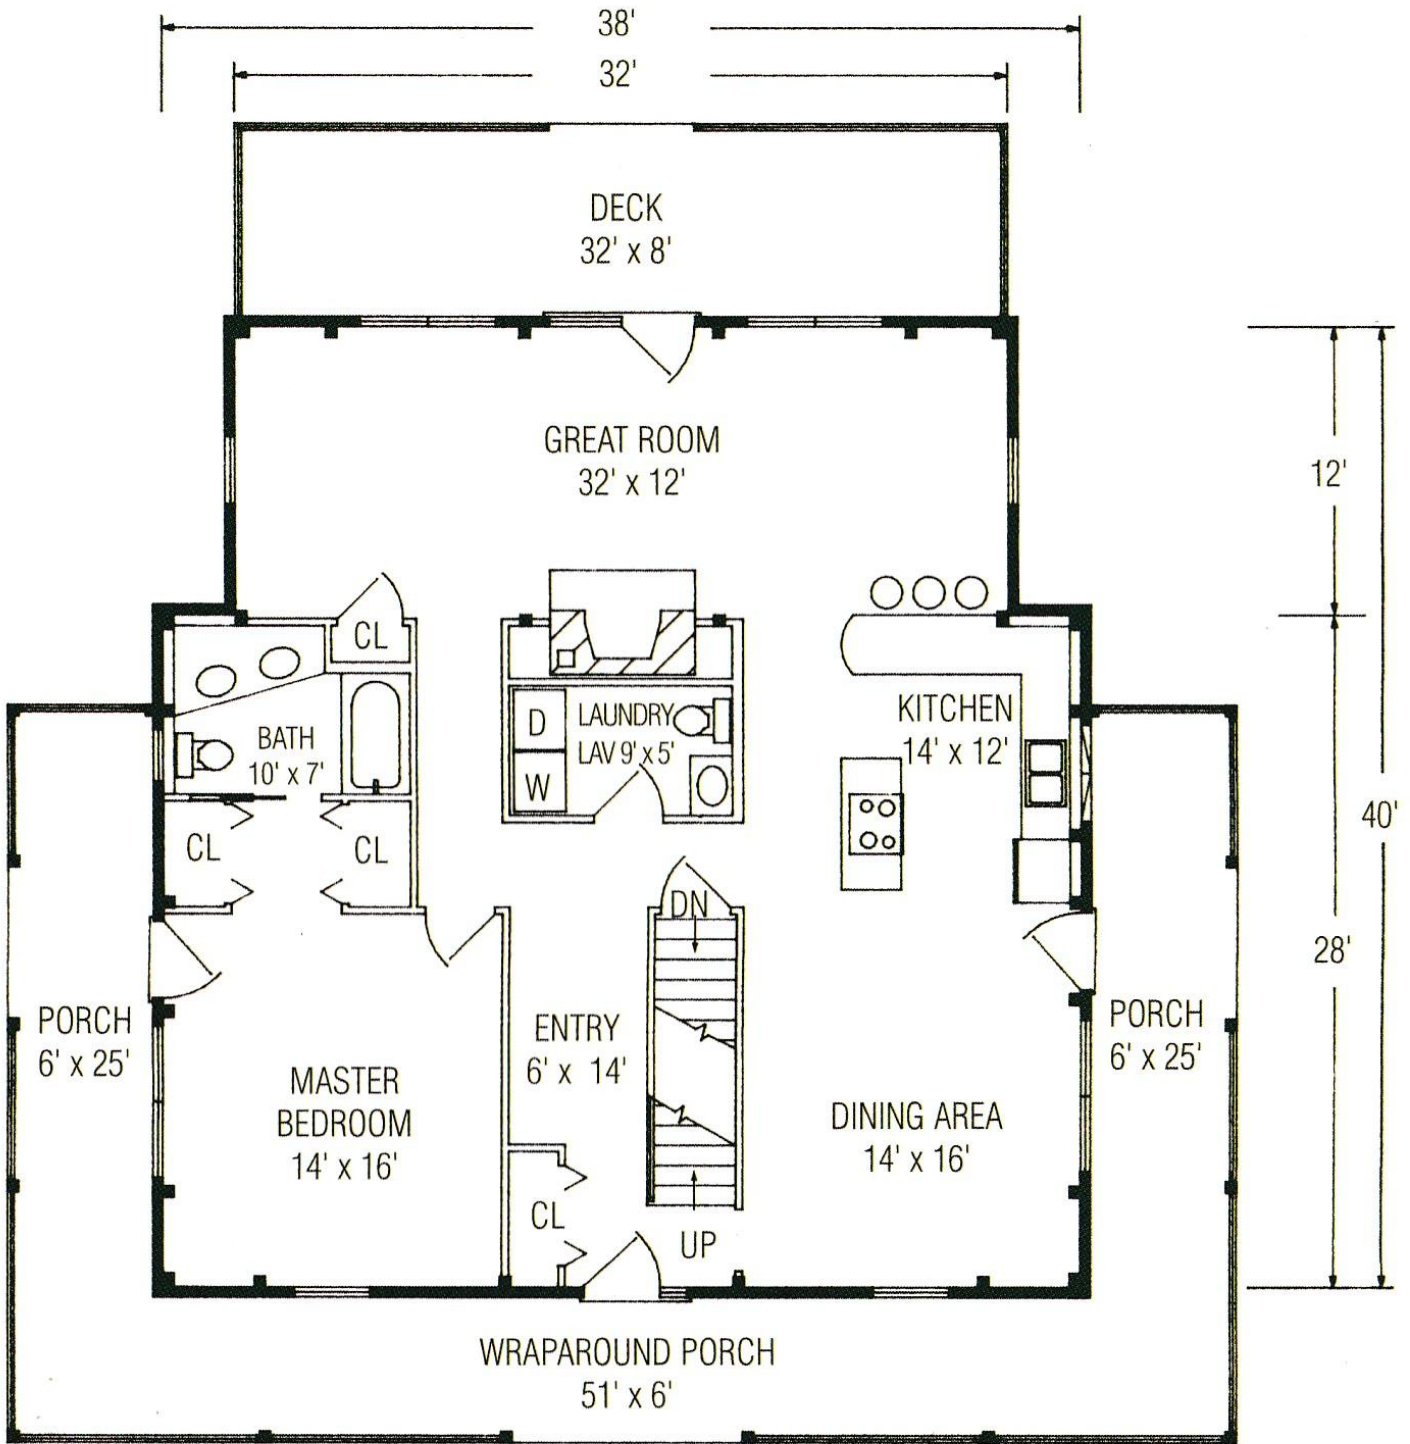

# THE KENNEBUNK

A beautiful porch wraps around three sides of this home, adding country elegance, as well as outdoor living space, to The Kennebunk. Inside, a spacious kitchen opens onto a dining area. A great room with a vaulted ceiling, a fireplace, and French doors leads onto the back deck. The home features a first-floor master bedroom suite, plus two bedrooms and a full bath upstairs. Three gable dormers across the front add authentic New England charm.

3 Bedrooms  
2 Full Baths  
1 Half Bath  
Total Square Footage: 2,350 Sq. Ft.

**THE KENNEBUNK**

3 Bedrooms  
 2 Full Baths  
 1 Half Bath  
 Total Square Footage:  
 2,350 Sq. Ft.

**FIRST FLOOR 1,448 SQUARE FEET**

**SECOND FLOOR 902 SQUARE FEET**

1-800-624-2797

e-mail: [info@classicpostandbeam.com](mailto:info@classicpostandbeam.com)  
[www.classicpostandbeam.com](http://www.classicpostandbeam.com)

**FIRST FLOOR 1,448 SQUARE FEET**

**SECOND FLOOR 902 SQUARE FEET**